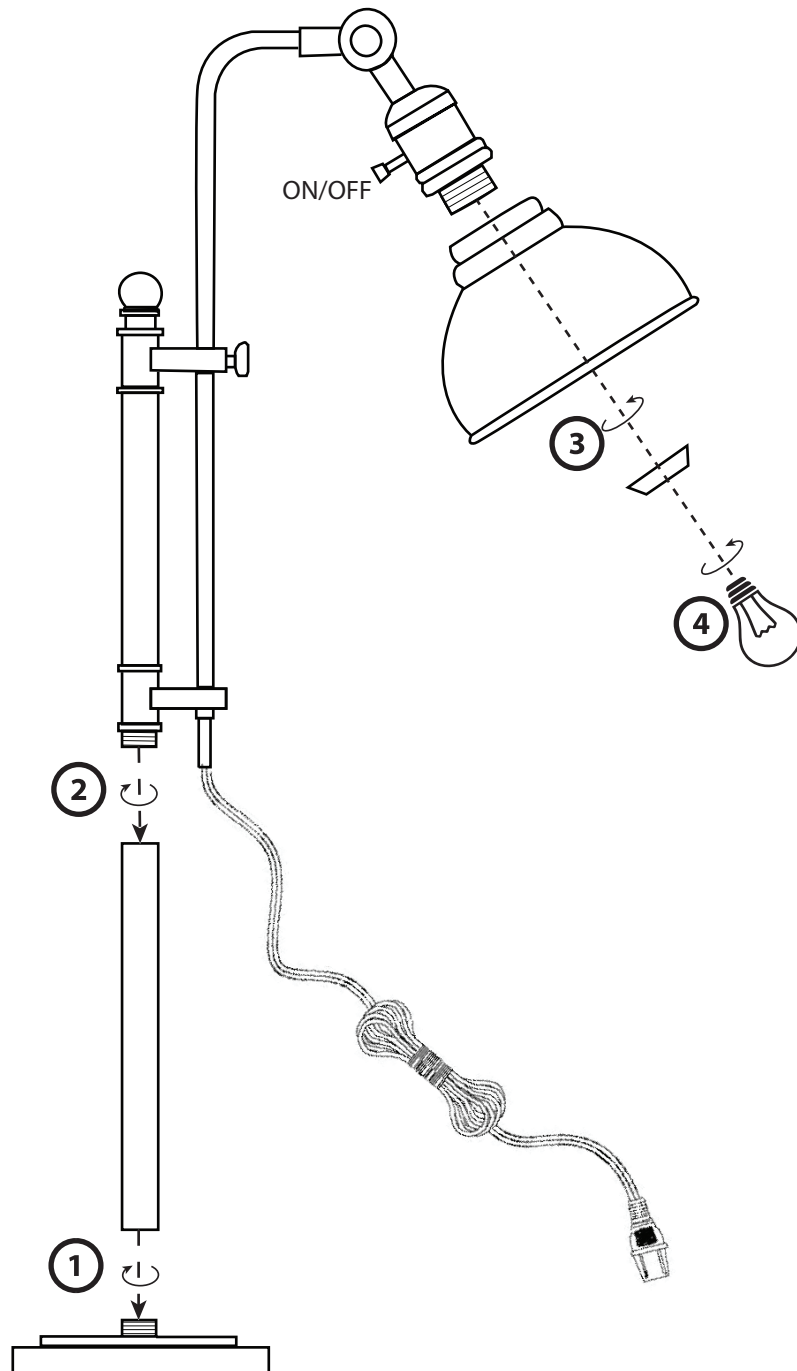

Part # L-EMRYTB XX+XX

031918

**CAUTION**

For indoor use only. Keep out of reach of children and animals. Place on flat surface and away from flammable materials. Never operate this appliance if it has a damaged cord, plug or cable. Keep cord away from heated and/or damp areas.

Use 120V~60Hz, 60 watt max. type A E26 bulb only.